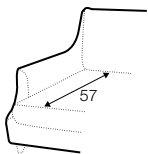

LUX lux

FC fixed

armchair

armchair high

footstool 61x40
only standard comfort

footstool 84x71

2 seater

3 seater

4 seater or 4 seater divided

extra dimensions

depth of
sofa seat

depth of
armchair seat

depth of armchair
high seat

legs

no. 137A
wood

no. 140
wood