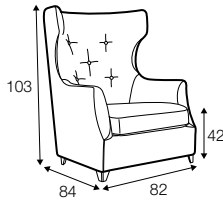

LUX lux

FC fixed

armchair

armchair high

footstool 61x40
only standard comfort

footstool 84x71

2 seater

3 seater

4 seater or 4 seater divided

extra dimensions

depth of
sofa seat

depth of
armchair seat

depth of armchair
high seat

legs

no. 137A
wood

no. 140
wood