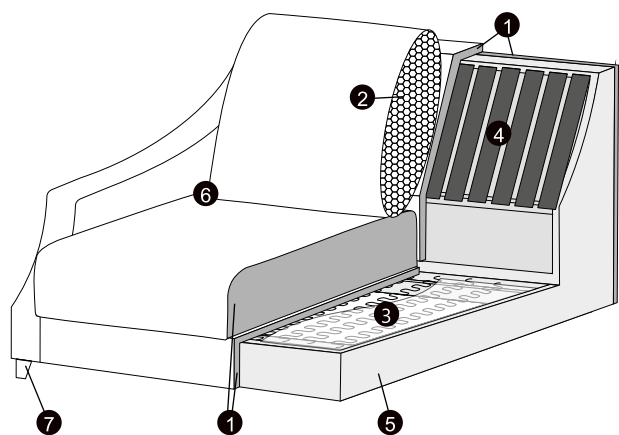

4 seater or 4 seater divided

extra dimensions

depth of
sofa seat

depth of
armchair seat

depth of armchair
high seat

legs

no. 137A
wood

no. 140
wood

no. 111C
metal chrome,
painted black or grey
and brushed steel

no. 140A
aluminium

profile

standard

1. polyurethane foam/ high resilient polyurethane foam
2. silicone balls
3. springs
4. upholstery belts
5. FSC® certified solid wood and wood based elements
6. fabric or leather
7. FSC® certified solid wood or metal legs