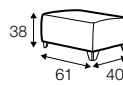

LUX lux

FC fixed

armchair

armchair high

footstool 61x40
only standard comfort

footstool 84x71

2 seater

3 seater

4 seater or 4 seater divided

extra dimensions

depth of
sofa seat

depth of
armchair seat

depth of armchair
high seat

legs

no. 137A
wood

no. 140
wood