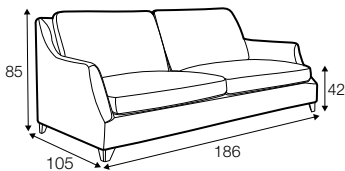

LUX lux

FC fixed

armchair

armchair high

footstool 61x40
only standard comfort

footstool 84x71

2 seater

3 seater

4 seater or 4 seater divided

extra dimensions

depth of
sofa seat

depth of
armchair seat

depth of armchair
high seat

legs

no. 137A
wood

no. 140
wood