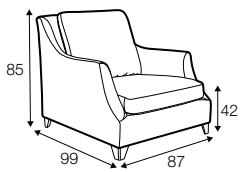

LUX lux

FC fixed

armchair

armchair high

footstool 61x40
only standard comfort

footstool 84x71

2 seater

3 seater

4 seater or 4 seater divided

extra dimensions

depth of
sofa seat

depth of
armchair seat

depth of armchair
high seat

legs

no. 137A
wood

no. 140
wood