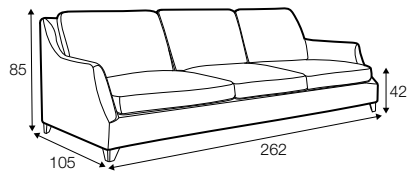

LUX lux

FC fixed

armchair

armchair high

footstool 61x40
only standard comfort

footstool 84x71

2 seater

3 seater

4 seater or 4 seater divided

extra dimensions

depth of
sofa seat

depth of
armchair seat

depth of armchair
high seat

legs

no. 137A
wood

no. 140
wood