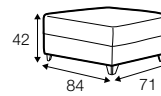

LUX lux

FC fixed

armchair

armchair high

footstool 61x40
only standard comfort

footstool 84x71

2 seater

3 seater

4 seater or 4 seater divided

extra dimensions

depth of
sofa seat

depth of
armchair seat

depth of armchair
high seat

legs

no. 137A
wood

no. 140
wood