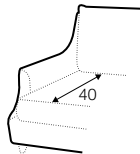

LUX lux

FC fixed

armchair

armchair high

footstool 61x40
only standard comfort

footstool 84x71

2 seater

3 seater

4 seater or 4 seater divided

extra dimensions

depth of
sofa seat

depth of
armchair seat

depth of armchair
high seat

legs

no. 137A
wood

no. 140
wood