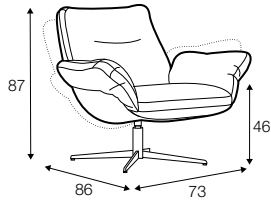

lux

COVERS

LC

loose

armchair

armchair with tilt

armchair with
memory function

footstool

extra dimensions

depth of seat

accessories

cushion

headrest L-46

coffee table

Color of armchair: white or black.

legs

swivel

black or white

swivel or non-rotating leg

lux

1. high resilient polyurethane foam
2. cushion chamber with mix of feather and silicone balls
3. composite GRP (Glass Reinforced Plastic) - plastic reinforced with glass fiber
4. fabric or leather
5. swivel, swivel with memory in addition with tilt function. Foot with adjustable height.