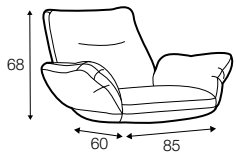

lux

COVERS

LC

loose

armchair

armchair with tilt

armchair with
memory function

footstool

extra dimensions

depth of seat

accessories

cushion

headrest L-46

coffee table

Color of armchair: white or black.

legs