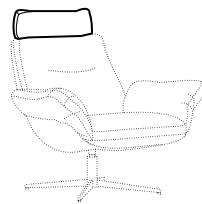

lux

COVERS

LC

loose

armchair

armchair with tilt

armchair with
memory function

footstool

extra dimensions

depth of seat

accessories

cushion

headrest L-46

coffee table

Color of armchair: white or black.

legs

swivel

black or white

swivel or non-rotating leg

lux

1. high resilient polyurethane foam
2. cushion chamber with mix of feather and silicone balls
3. composite GRP (Glass Reinforced Plastic) - plastic reinforced with glass fiber
4. fabric or leather
5. swivel, swivel with memory in addition with tilt function. Foot with adjustable height.