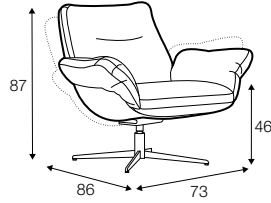

lux

COVERS

LC

loose

armchair

armchair with tilt

armchair with
memory function

footstool

extra dimensions

depth of seat

accessories

cushion

headrest L-46

coffee table

Color of armchair: white or black.

legs