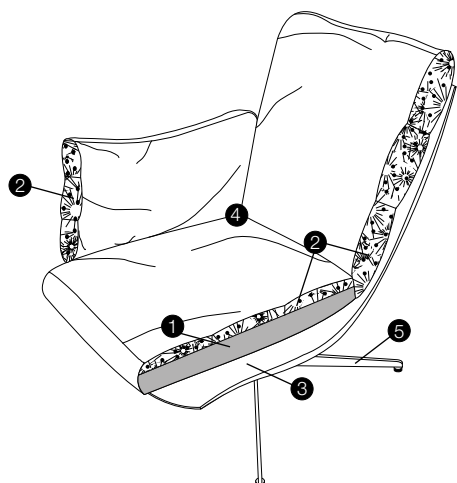

lux

COVERS

LC

loose

armchair

armchair with tilt

armchair with
memory function

footstool

extra dimensions

depth of seat

accessories

cushion

headrest L-46

coffee table

Color of armchair: white or black.

legs

swivel

black or white

swivel or non-rotating leg

lux

1. high resilient polyurethane foam
2. cushion chamber with mix of feather and silicone balls
3. composite GRP (Glass Reinforced Plastic) - plastic reinforced with glass fiber
4. fabric or leather
5. swivel, swivel with memory in addition with tilt function. Foot with adjustable height.