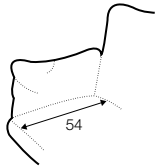

extra dimensions

depth of seat

accessories

cushion

headrest L-46

coffee table

Color of armchair: white or black.

legs