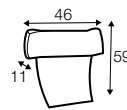

extra dimensions

depth of seat

accessories

cushion

headrest L-46

coffee table

Color of armchair: white or black.

legs