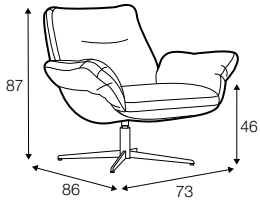

lux

COVERS

LC

loose

armchair

armchair with tilt

armchair with
memory function

footstool

extra dimensions

depth of seat

accessories

cushion

headrest L-46

coffee table

Color of armchair: white or black.

legs

swivel

black or white

swivel or non-rotating leg

lux

1. high resilient polyurethane foam
2. cushion chamber with mix of feather and silicone balls
3. composite GRP (Glass Reinforced Plastic) - plastic reinforced with glass fiber
4. fabric or leather
5. swivel, swivel with memory in addition with tilt function. Foot with adjustable height.