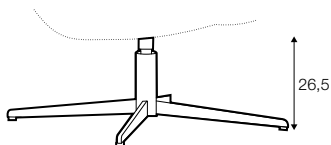

extra dimensions

depth of seat

accessories

cushion

headrest L-46

coffee table

Color of armchair: white or black.

legs