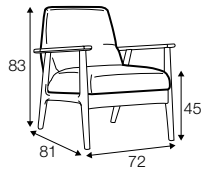

COVERS

FC fixed

armchair

extra dimensions

depth of seat

legs

wooden frame
(black, bleached oak, oak)

profile