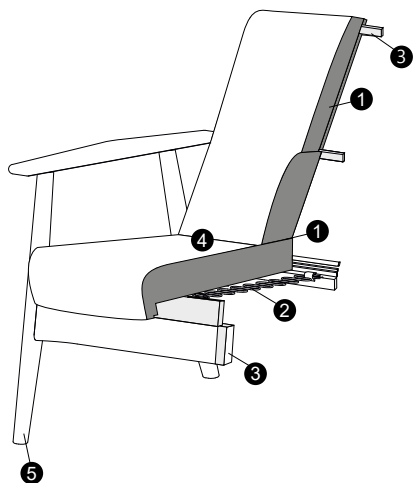

COVERS

FC fixed

armchair

extra dimensions

depth of seat

legs

wooden frame
(black, bleached oak, oak)

profile