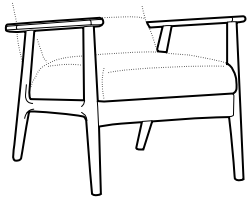

COVERS

FC fixed

armchair

extra dimensions

depth of seat

legs

wooden frame
(black, bleached oak, oak)

profile