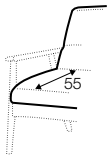

COVERS

FC fixed

armchair

extra dimensions

depth of seat

legs

wooden frame
(black, bleached oak, oak)

profile