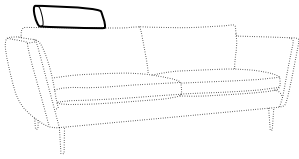

set 3 right / or left

2 seater left / or right + divan right / or left

set 4 right / or left

3 seater left / or right + divan right / or left

set 5 right / or left
chaiselongue left / or right + 2 seater without armrests
+ divan right/or left

set 6 right / or left
3 seater left / or right + corner 90° + 2 seater right / or left

elements of the modular system

2 seater left / or right

2 seater without armrests

3 seater left / or right

3 seater without armrests

element 125 left / or right

corner 90°

chaiselongue right / or left

chaiselongue wide right / or left

divan right / or left

extra dimensions

depth of sofas

depth of armchair

accessories

headrest L-62

headrest L-77

endpart left / or right

armrest protection

legs

no. 186
wood

sofas H-19
footstool for armchair H-19
armchair: front H-21 back H-19
corner, divan: H-19