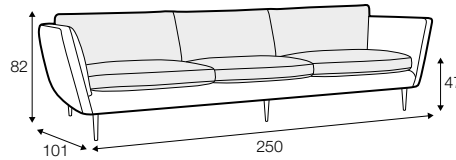

STD standard

LUX lux

FC fixed

LCV loose with velcro

modular system

armchair

footstool 80x70

footstool 50x40
only for armchair

2 seater

3 seater

4 seater divided with two cushions

4 seater divided

set 1 right / or left

2 seater left / or right + chaiselongue right / or left

set 2 right / or left

3 seater left / or right + chaiselongue wide right / or left

set 3 right / or left

2 seater left / or right + divan right / or left

set 4 right / or left

3 seater left / or right + divan right / or left

set 5 right / or left
chaiselongue left / or right + 2 seater without armrests
+ divan right/or left

set 6 right / or left
3 seater left / or right + corner 90° + 2 seater right / or left

elements of the modular system

2 seater left / or right

2 seater without armrests

3 seater left / or right

3 seater without armrests