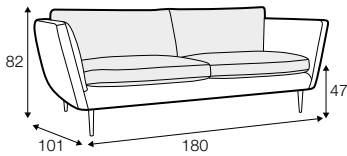

STD standard

LUX lux

FC fixed

LCV loose with velcro

modular system

armchair

footstool 80x70

footstool 50x40
only for armchair

2 seater

3 seater

4 seater divided with two cushions

4 seater divided

set 1 right / or left

2 seater left / or right + chaiselongue right / or left

set 2 right / or left

3 seater left / or right + chaiselongue wide right / or left

set 3 right / or left

2 seater left / or right + divan right / or left

set 4 right / or left

3 seater left / or right + divan right / or left

set 5 right / or left
chaiselongue left / or right + 2 seater without armrests
+ divan right/or left