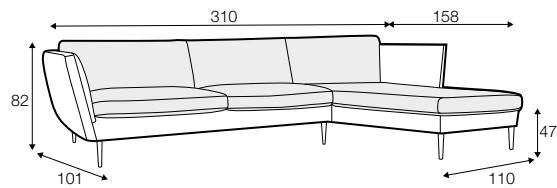

STD standard

LUX lux

FC fixed

LCV loose with velcro

modular system

armchair

footstool 80x70

footstool 50x40
only for armchair

2 seater

3 seater

4 seater divided with two cushions

4 seater divided

set 1 right / or left

2 seater left / or right + chaiselongue right / or left

set 2 right / or left

3 seater left / or right + chaiselongue wide right / or left

set 3 right / or left

2 seater left / or right + divan right / or left

set 4 right / or left

3 seater left / or right + divan right / or left

set 5 right / or left
chaiselongue left / or right + 2 seater without armrests
+ divan right/or left

set 6 right / or left
3 seater left / or right + corner 90° + 2 seater right / or left

elements of the modular system

2 seater left / or right

2 seater without armrests

3 seater left / or right

3 seater without armrests