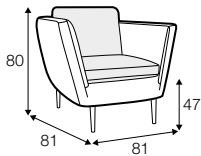

STD standard

LUX lux

FC fixed

LCV loose with velcro

modular system

armchair

footstool 80x70

footstool 50x40
only for armchair

2 seater

3 seater

4 seater divided with two cushions

4 seater divided

set 1 right / or left

2 seater left / or right + chaiselongue right / or left

set 2 right / or left

3 seater left / or right + chaiselongue wide right / or left

set 3 right / or left

2 seater left / or right + divan right / or left

set 4 right / or left

3 seater left / or right + divan right / or left

set 5 right / or left
chaiselongue left / or right + 2 seater without armrests
+ divan right/or left

element 125 left / or right

corner 90°

chaiselongue right / or left

chaiselongue wide right / or left

divan right / or left

extra dimensions

depth of sofas

depth of armchair