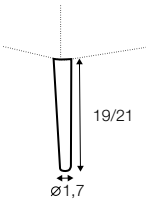

element 125 left / or right

corner 90°

chaiselongue right / or left

chaiselongue wide right / or left

divan right / or left

extra dimensions

depth of sofas

depth of armchair

accessories

headrest L-62

headrest L-77

endpart left / or right

armrest protection

legs

no. 186
wood

sofas H-19
footstool for armchair H-19
armchair: front H-21 back H-19
corner, divan: H-19