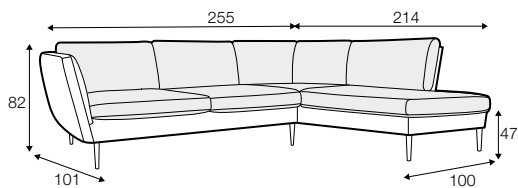

STD standard

LUX lux

FC fixed

LCV loose with velcro

modular system

armchair

footstool 80x70

footstool 50x40
only for armchair

2 seater

3 seater

4 seater divided with two cushions

4 seater divided

set 1 right / or left

2 seater left / or right + chaiselongue right / or left

set 2 right / or left

3 seater left / or right + chaiselongue wide right / or left

set 3 right / or left

2 seater left / or right + divan right / or left

set 4 right / or left

3 seater left / or right + divan right / or left

set 5 right / or left
chaiselongue left / or right + 2 seater without armrests
+ divan right/or left

set 6 right / or left
3 seater left / or right + corner 90° + 2 seater right / or left

elements of the modular system

2 seater left / or right

2 seater without armrests

3 seater left / or right

3 seater without armrests