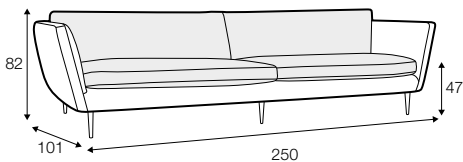

STD standard

LUX lux

FC fixed

LCV loose with velcro

modular system

armchair

footstool 80x70

footstool 50x40
only for armchair

2 seater

3 seater

4 seater divided with two cushions

4 seater divided

set 1 right / or left

2 seater left / or right + chaiselongue right / or left

set 2 right / or left

3 seater left / or right + chaiselongue wide right / or left

set 3 right / or left

2 seater left / or right + divan right / or left

set 4 right / or left

3 seater left / or right + divan right / or left

set 5 right / or left
chaiselongue left / or right + 2 seater without armrests
+ divan right/or left

set 6 right / or left
3 seater left / or right + corner 90° + 2 seater right / or left

elements of the modular system

2 seater left / or right

2 seater without armrests

3 seater left / or right

3 seater without armrests