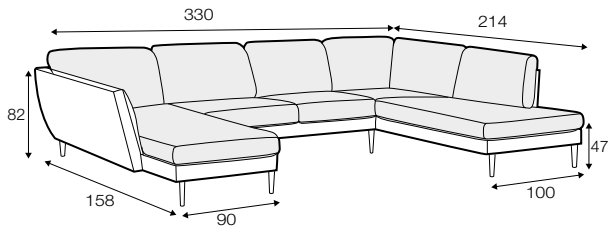

STD standard

LUX lux

FC fixed

LCV loose with velcro

modular system

armchair

footstool 80x70

footstool 50x40
only for armchair

2 seater

3 seater

4 seater divided with two cushions

4 seater divided

set 1 right / or left

2 seater left / or right + chaiselongue right / or left

set 2 right / or left

3 seater left / or right + chaiselongue wide right / or left

set 3 right / or left

2 seater left / or right + divan right / or left

set 4 right / or left

3 seater left / or right + divan right / or left

set 5 right / or left
chaiselongue left / or right + 2 seater without armrests
+ divan right/or left

set 6 right / or left
3 seater left / or right + corner 90° + 2 seater right / or left

elements of the modular system

2 seater left / or right

2 seater without armrests

3 seater left / or right

3 seater without armrests