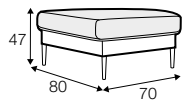

STD standard

LUX lux

FC fixed

LCV loose with velcro

modular system

armchair

footstool 80x70

footstool 50x40
only for armchair

2 seater

3 seater

4 seater divided with two cushions

4 seater divided

set 1 right / or left

2 seater left / or right + chaiselongue right / or left

set 2 right / or left

3 seater left / or right + chaiselongue wide right / or left

set 3 right / or left

2 seater left / or right + divan right / or left

set 4 right / or left

3 seater left / or right + divan right / or left

set 5 right / or left
chaiselongue left / or right + 2 seater without armrests
+ divan right/or left