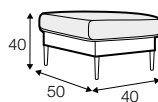

STD standard

LUX lux

FC fixed

LCV loose with velcro

modular system

armchair

footstool 80x70

footstool 50x40
only for armchair

2 seater

3 seater

4 seater divided with two cushions

4 seater divided

set 1 right / or left

2 seater left / or right + chaiselongue right / or left

set 2 right / or left

3 seater left / or right + chaiselongue wide right / or left

set 3 right / or left

2 seater left / or right + divan right / or left

set 4 right / or left

3 seater left / or right + divan right / or left

set 5 right / or left
chaiselongue left / or right + 2 seater without armrests
+ divan right/or left