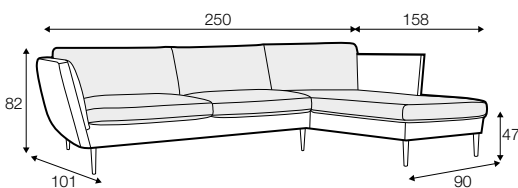

STD standard

LUX lux

FC fixed

LCV loose with velcro

modular system

armchair

footstool 80x70

footstool 50x40
only for armchair

2 seater

3 seater

4 seater divided with two cushions

4 seater divided

set 1 right / or left

2 seater left / or right + chaiselongue right / or left

set 2 right / or left

3 seater left / or right + chaiselongue wide right / or left

set 3 right / or left

2 seater left / or right + divan right / or left

set 4 right / or left

3 seater left / or right + divan right / or left

set 5 right / or left
chaiselongue left / or right + 2 seater without armrests
+ divan right/or left

set 6 right / or left
3 seater left / or right + corner 90° + 2 seater right / or left

elements of the modular system

2 seater left / or right

2 seater without armrests

3 seater left / or right

3 seater without armrests