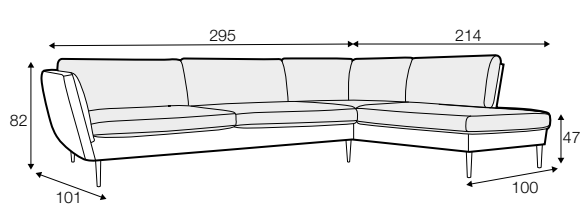

STD standard

LUX lux

FC fixed

LCV loose with velcro

modular system

armchair

footstool 80x70

footstool 50x40
only for armchair

2 seater

3 seater

4 seater divided with two cushions

4 seater divided

set 1 right / or left

2 seater left / or right + chaiselongue right / or left

set 2 right / or left

3 seater left / or right + chaiselongue wide right / or left

set 3 right / or left

2 seater left / or right + divan right / or left

set 4 right / or left

3 seater left / or right + divan right / or left

set 5 right / or left
chaiselongue left / or right + 2 seater without armrests
+ divan right/or left

set 6 right / or left
3 seater left / or right + corner 90° + 2 seater right / or left

elements of the modular system

2 seater left / or right

2 seater without armrests

3 seater left / or right

3 seater without armrests