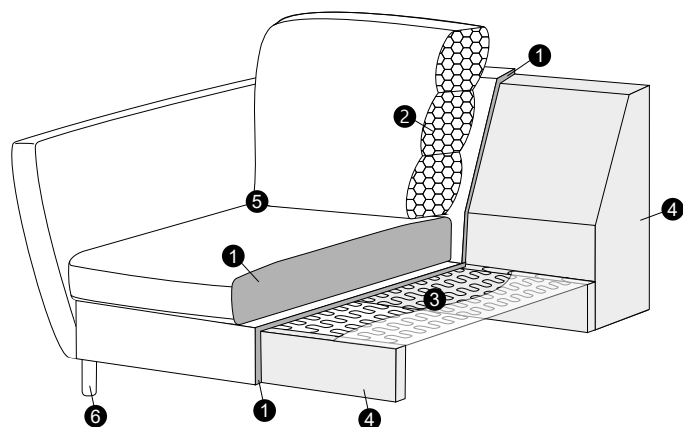

element 125 left / or right

corner 90°

chaiselongue right / or left

chaiselongue wide right / or left

divan right / or left

extra dimensions

depth of sofas

depth of armchair

accessories

headrest L-62

headrest L-77

endpart left / or right

armrest protection

legs

no. 186
wood

sofas H-19
footstool for armchair H-19
armchair: front H-21 back H-19
corner, divan: H-19

no. 160
metal chrome,
painted black or grey
and brushed steel

sofas H-20
footstool for armchair H-20
armchair: front H-22 back H-20
divan: front H-20 back 160A H-20
corner 160A H-20

profile

standard

1. polyurethane foam / high resilient polyurethane foam
2. silicone balls
3. springs
4. FSC® certified solid wood and wood based elements
5. fabric
6. solid wood/metal legs