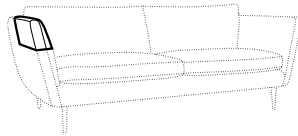

set 6 right / or left
3 seater left / or right + corner 90° + 2 seater right / or left

elements of the modular system

2 seater left / or right

2 seater without armrests

3 seater left / or right

3 seater without armrests

element 125 left / or right

corner 90°

chaiselongue right / or left

chaiselongue wide right / or left

divan right / or left

extra dimensions

depth of sofas

depth of armchair

accessories

headrest L-62

headrest L-77

endpart left / or right

armrest protection

legs

no. 186
wood

sofas H-19
footstool for armchair H-19
armchair: front H-21 back H-19
corner, divan: H-19