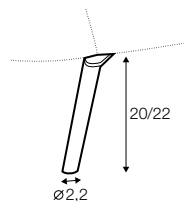

element 125 left / or right

corner 90°

chaiselongue right / or left

chaiselongue wide right / or left

divan right / or left

extra dimensions

depth of sofas

depth of armchair

accessories

headrest L-62

headrest L-77

endpart left / or right

armrest protection

legs

no. 186
wood

sofas H-19
footstool for armchair H-19
armchair: front H-21 back H-19
corner, divan: H-19