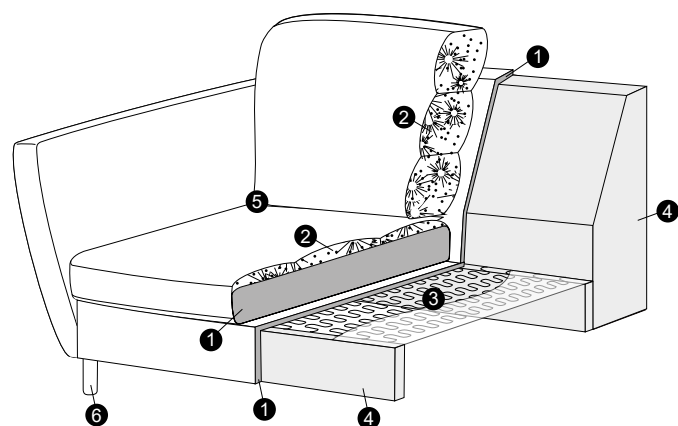

accessories

headrest L-62

headrest L-77

endpart left / or right

armrest protection

legs

no. 186
wood

sofas H-19
footstool for armchair H-19
armchair: front H-21 back H-19
corner, divan: H-19

no. 160
metal chrome,
painted black or grey
and brushed steel

sofas H-20
footstool for armchair H-20
armchair: front H-22 back H-20
divan: front H-20 back 160A H-20
corner 160A H-20

profile

standard

1. polyurethane foam / high resilient polyurethane foam
2. silicone balls
3. springs
4. FSC® certified solid wood and wood based elements
5. fabric
6. solid wood/metal legs