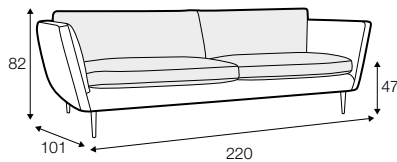

STD standard

LUX lux

FC fixed

LCV loose with velcro

modular system

armchair

footstool 80x70

footstool 50x40
only for armchair

2 seater

3 seater

4 seater divided with two cushions

4 seater divided

set 1 right / or left

2 seater left / or right + chaiselongue right / or left

set 2 right / or left

3 seater left / or right + chaiselongue wide right / or left

set 3 right / or left

2 seater left / or right + divan right / or left

set 4 right / or left

3 seater left / or right + divan right / or left

set 5 right / or left
chaiselongue left / or right + 2 seater without armrests
+ divan right/or left