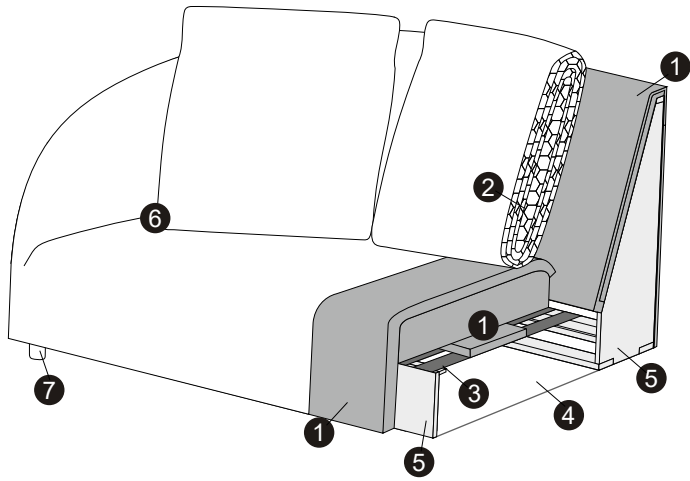

4 seater (divided)

extra dimensions

depth of seat

depth of seat
armchair

cushion
45x45

cushion
50x30

additional outdoor
cover for all elements
example 4 seater cover

legs

no. 122A
plastic

profile

standard

1. dryfeel foam
2. fibrewool
3. upholstery belts
4. fiberglass mesh
5. FSC® certified wood based elements
6. fabric
7. plastic legs