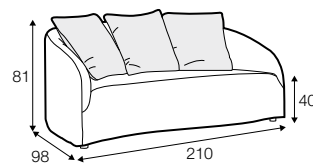

STD standard

COVERS

LC loose

Not available for UK market.

armchair

footstool 108x65

2 seater

3 seater

4 seater (divided)

extra dimensions

depth of seat

depth of seat
armchair

cushion
45x45

cushion
50x30

additional outdoor
cover for all elements
example 4 seater cover

legs