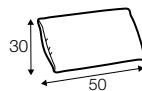

4 seater (divided)

extra dimensions

depth of seat

depth of seat
armchair

cushion
45x45

cushion
50x30

additional outdoor
cover for all elements
example 4 seater cover

legs