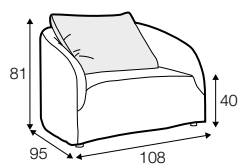

STD standard

COVERS

LC loose

Not available for UK market.

armchair

footstool 108x65

2 seater

3 seater

4 seater (divided)

extra dimensions

depth of seat

depth of seat
armchair

cushion
45x45

cushion
50x30

additional outdoor
cover for all elements
example 4 seater cover

legs