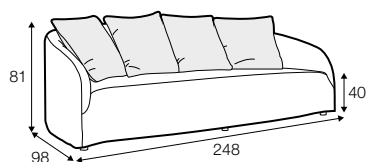

STD standard

COVERS

LC loose

Not available for UK market.

armchair

footstool 108x65

2 seater

3 seater

4 seater (divided)

extra dimensions

depth of seat

depth of seat
armchair

cushion
45x45

cushion
50x30

additional outdoor
cover for all elements
example 4 seater cover

legs