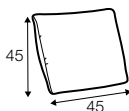

4 seater (divided)

extra dimensions

depth of seat

depth of seat
armchair

cushion
45x45

cushion
50x30

additional outdoor
cover for all elements
example 4 seater cover

legs