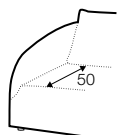

STD standard

COVERS

LC loose

Not available for UK market.

armchair

footstool 108x65

2 seater

3 seater

4 seater (divided)

extra dimensions

depth of seat

depth of seat
armchair

cushion
45x45

cushion
50x30

additional outdoor
cover for all elements
example 4 seater cover

legs