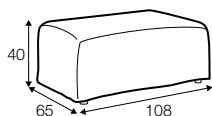

STD standard

COVERS

LC loose

Not available for UK market.

armchair

footstool 108x65

2 seater

3 seater

4 seater (divided)

extra dimensions

depth of seat

depth of seat
armchair

cushion
45x45

cushion
50x30

additional outdoor
cover for all elements
example 4 seater cover

legs