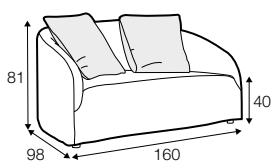

STD standard

COVERS

LC loose

Not available for UK market.

armchair

footstool 108x65

2 seater

3 seater

4 seater (divided)

extra dimensions

depth of seat

depth of seat
armchair

cushion
45x45

cushion
50x30

additional outdoor
cover for all elements
example 4 seater cover

legs