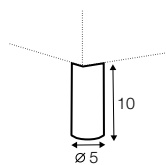

4 seater (divided)

extra dimensions

depth of seat

depth of seat
armchair

cushion
45x45

cushion
50x30

additional outdoor
cover for all elements
example 4 seater cover

legs