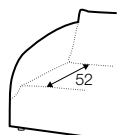

STD standard

COVERS

LC loose

Not available for UK market.

armchair

footstool 108x65

2 seater

3 seater

4 seater (divided)

extra dimensions

depth of seat

depth of seat
armchair

cushion
45x45

cushion
50x30

additional outdoor
cover for all elements
example 4 seater cover

legs