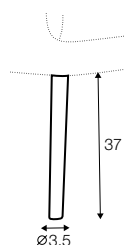

STD standard

COVERS

FC fixed

LCV loose with velcro

Chair in fabric available only in loose cover. Chair in leather available only in fix cover.

chair with wood legs

chair with metal frame

extra dimensions

depth of seat

legs

no. 208
wood

no. 209
painted black