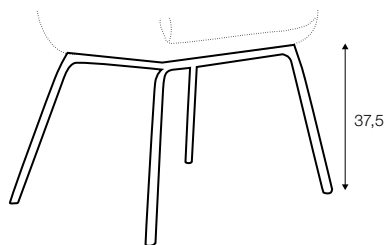

STD standard

COVERS

FC fixed

LCV loose with velcro

Chair in fabric available only in loose cover. Chair in leather available only in fix cover.

chair with wood legs

chair with metal frame

extra dimensions

depth of seat

legs

no. 208
wood

no. 209
painted black