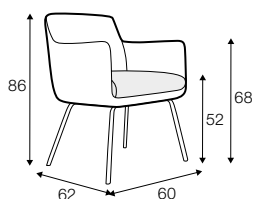

STD standard

COVERS

FC fixed

LCV loose with velcro

Chair in fabric available only in loose cover. Chair in leather available only in fix cover.

chair with wood legs

chair with metal frame

extra dimensions

depth of seat

legs

no. 208
wood

no. 209
painted black