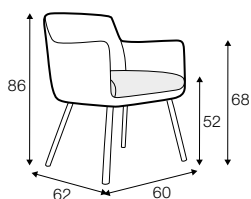

STD standard

COVERS

FC fixed

LCV loose with velcro

Chair in fabric available only in loose cover. Chair in leather available only in fix cover.

chair with wood legs

chair with metal frame

extra dimensions

depth of seat

legs

no. 208
wood

no. 209
painted black