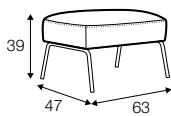

COVERS

FC fixed

armchair

footstool 63x47

armchair with detail

extra dimensions

depth of seat

depth of seat
without cushion