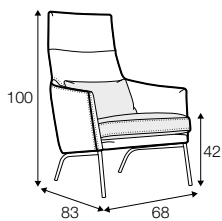

COVERS

FC fixed

armchair

footstool 63x47

armchair with detail

extra dimensions

depth of seat

depth of seat
without cushion