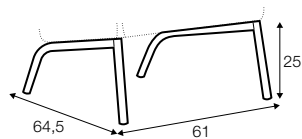

legs

metal frame to armchair
black or grey