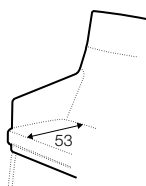

COVERS

FC fixed

armchair

footstool 63x47

armchair with detail

extra dimensions

depth of seat

depth of seat
without cushion