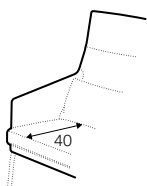

COVERS

FC fixed

armchair

footstool 63x47

armchair with detail

extra dimensions

depth of seat

depth of seat
without cushion