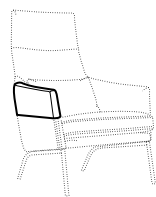

accessories

armrest protection