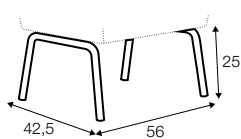

metal frame to footstool
black or grey