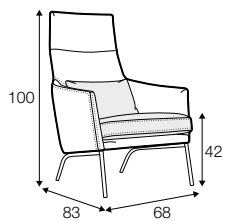

COVERS

FC fixed

armchair

footstool 63x47

armchair with detail

extra dimensions

depth of seat

depth of seat
without cushion