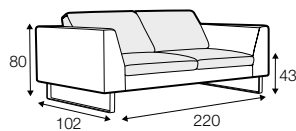

## SPECIAL

modular system

armchair

armchair wide

footstool 90x70

footstool 100x90

footstool frame 95x80

2 seater

3 seater

3XL seater

set 1 right / or left  
2 seater left / or right  
+ chaiselongue right / or left

set 2 right / or left  
3 seater left / or right  
+ chaiselongue long right / or left

set 7  
2 seater left + corner 90° + 2 seater right

set 8  
3 seater left + corner 90° + 3 seater right

set 13 left / or right  
2 seater left / or right + corner 90°  
+ 3 seater right / or left

set 14 right / or left  
3 seater left / or right + corner 90°  
+ bench right / or left