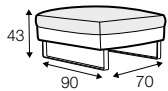

## SPECIAL

modular system

armchair

armchair wide

footstool 90x70

footstool 100x90

footstool frame 95x80

2 seater

3 seater

3XL seater

set 1 right / or left  
2 seater left / or right  
+ chaiselongue right / or left

set 2 right / or left  
3 seater left / or right  
+ chaiselongue long right / or left

set 7  
2 seater left + corner 90° + 2 seater right

set 8  
3 seater left + corner 90° + 3 seater right

set 13 left / or right  
2 seater left / or right + corner 90°  
+ 3 seater right / or left

set 14 right / or left  
3 seater left / or right + corner 90°  
+ bench right / or left