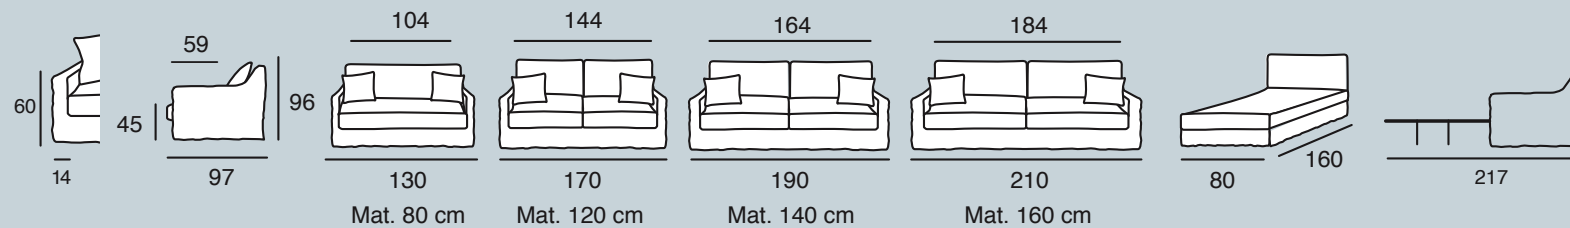

MADE IN FRANCE

BIDART

Convertible Grand Confort 14cm

HOME SPIRIT

FRANCE

BIDART

Convertible Grand Confort 14cm

MADE IN FRANCE

Structure : Bois massif, mécanique autoporteuse sommier grille et sangles entrecroisées en pieds. **Assise :** Plumtex HR 35 kg/m³ + percale remplissage plumes. **Coussins de dos :** remplissage plumes. Assises et dossiers restent en place à l'ouverture de la mécanique. **Finition** Déhoussable. **Matelas :** 14 cm Mousse HR Optimum 35 kg/m³. Dimensions : 120-140-160 x 200 cm.

Frame: Solid beech wood, multiplex panels and fiber panels . Frame wrapped in foam cover and double layered with a fiber cover. Self supporting bed mechanism with grid and elastic bands. **Seat cushions:** Plumtex HR 35 kg/m³ + layer of feathers. **Back cushions:** filled with feathers. Bultex foam. No need to remove back and seat cushions when folding and unfolding. **Finish:** Removable covers. **Mattress :** 14 cm thick, HR foam Optimum 35 kg/m³. Dimensions 120-140-160 x 200 cm.