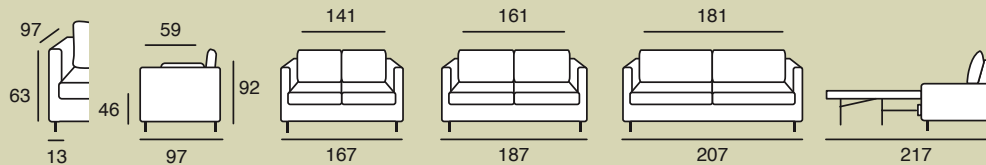

# NIDAL

Convertible Grand Confort 14 cm

**HOME SPIRIT**

FRANCE

## Convertible Grand Confort 14 cm

MADE IN FRANCE

**Structure :** Bois massif, mécanique autoporteuse sommier grille et sangles entrecroisées en pieds. **Assise :** Mousse Optimum HR 35 kg/m<sup>3</sup> + HR 25 kg/m<sup>3</sup>. **Coussins de dos :** remplissage fibres creuses siliconées. Assises et dossiers restent en place à l'ouverture de la mécanique. **Pieds :** métal noir 13 cm. **Finition :** tapissier. **Matelas :** 14 cm Mousse HR Optimum 35 kg/m<sup>3</sup>. Dimensions : 120-140-160 x 200 cm.

**Frame:** Solid beech wood, multiplex panels and fiber panels. Frame wrapped in foam cover and double layed with a fiber cover. Self supporting bed mechanism with grid and elastic bands. **Seat cushions:** HR foam Optimum 35 kg/m<sup>3</sup>+ HR 25 kg/m<sup>3</sup>. **Back cushions:** fibers. No need to remove back and seat cushions when folding and unfolding. **Legs:** Black metal 13 cm. **Finish:** Fixed covers. **Mattress:** 14 cm thick HR foam Optimum 35 kg/m<sup>3</sup>. Dimensions 120-140-160 x 200 cm.