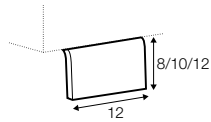

## legs

---

no. 07  
wood

no. 105  
wood

no. 84  
metal chrome,  
painted black or grey  
and brushed steel\*

\*please check a cost of brushed steel finish with a sale representative

Sits reserves the right to change construction of products and components used due to improving durability of product and customer satisfaction without any further notice. Explicit  $\pm 2$  cm tolerance of all elements sizes.