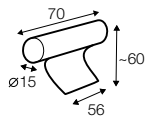

## extra dimensions

---

depth of seat

## accessories

---

cushion  
40x40

headrest with roll L-70

armrest protection