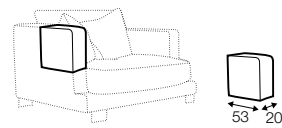

## accessories

---

cushion  
40x40

headrest with roll L-70

armrest protection