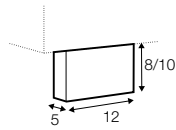

no. 105
wood