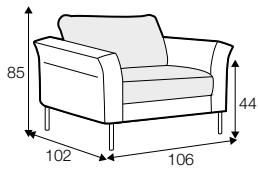

LUX lux

CLS classic

FC fixed

LCV loose with velcro

Model available until 31st December 2022

All drawings shown height with leg no. 145A H-15.

armchair

armchair wide

footstool 90x70

2 seater

3 seater

3XL seater (divided, two cushions)

3XL seater (divided, three cushions)

set 1 right / or left

2 seater left / or right + chaiselongue right / or left

set 2 right / or left