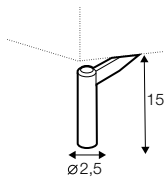

no. 145A
metal chrome,
painted black or grey
and brushed steel*
recommended

*please check a cost of brushed steel finish with a sale representative

Sits reserves the right to change construction of products and components used due to improving durability of product and customer satisfaction without any further notice. Explicit ± 2 cm tolerance of all elements sizes.

date: 05.2022

sits.eu