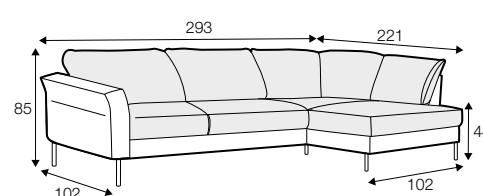

LUX lux

CLS classic

FC fixed

LCV loose with velcro

Model available until 31st December 2022

All drawings shown height with leg no. 145A H-15.

armchair

armchair wide

footstool 90x70

2 seater

3 seater

3XL seater (divided, two cushions)

3XL seater (divided, three cushions)

set 1 right / or left

2 seater left / or right + chaiselongue right / or left

set 2 right / or left

3 seater left / or right + chaiselongue wide right / or left

set 3 right / or left

2 seater left / or right + divan right / or left

set 4 right / or left

3 seater left / or right + divan right / or left

set 5 right / or left
 3 seater left / or right + cozy corner right / or left

set 6
 divan left + 2 seater without armrests + divan right

set 7 right / or left
 chaiselongue left / or right + 2 seater without armrests
 + divan right / or left

set 8 right / or left
 2 seater left / or right + corner 90° no. 1 + 3 seater right / or left