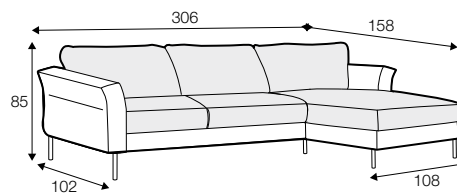

LUX lux

CLS classic

FC fixed

LCV loose with velcro

Model available until 31st December 2022

All drawings shown height with leg no. 145A H-15.

armchair

armchair wide

footstool 90x70

2 seater

3 seater

3XL seater (divided, two cushions)

3XL seater (divided, three cushions)

set 1 right / or left

2 seater left / or right + chaiselongue right / or left

set 2 right / or left

3 seater left / or right + chaiselongue wide right / or left

set 3 right / or left

2 seater left / or right + divan right / or left

set 4 right / or left

3 seater left / or right + divan right / or left

set 5 right / or left
 3 seater left / or right + cozy corner right / or left

set 6
 divan left + 2 seater without armrests + divan right

set 7 right / or left
 chaiselongue left / or right + 2 seater without armrests
 + divan right / or left

set 8 right / or left
 2 seater left / or right + corner 90° no. 1 + 3 seater right / or left