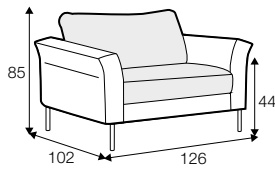

LUX lux

CLS classic

FC fixed

LCV loose with velcro

Model available until 31st December 2022

All drawings shown height with leg no. 145A H-15.

armchair

armchair wide

footstool 90x70

2 seater

3 seater

3XL seater (divided, two cushions)

3XL seater (divided, three cushions)

set 1 right / or left

2 seater left / or right + chaiselongue right / or left

set 2 right / or left