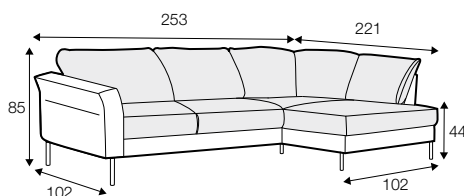

LUX lux

CLS classic

FC fixed

LCV loose with velcro

Model available until 31st December 2022

All drawings shown height with leg no. 145A H-15.

armchair

armchair wide

footstool 90x70

2 seater

3 seater

3XL seater (divided, two cushions)

3XL seater (divided, three cushions)

set 1 right / or left

2 seater left / or right + chaiselongue right / or left

set 2 right / or left

3 seater left / or right + chaiselongue wide right / or left

set 3 right / or left

2 seater left / or right + divan right / or left

set 4 right / or left

3 seater left / or right + divan right / or left

set 5 right / or left
 3 seater left / or right + cozy corner right / or left

set 6
 divan left + 2 seater without armrests + divan right

set 7 right / or left
 chaiselongue left / or right + 2 seater without armrests
 + divan right / or left

set 8 right / or left
 2 seater left / or right + corner 90° no. 1 + 3 seater right / or left