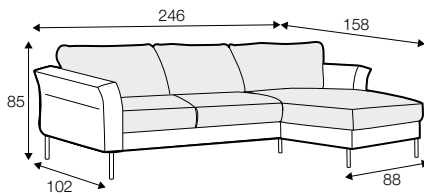

LUX lux

CLS classic

FC fixed

LCV loose with velcro

Model available until 31st December 2022

All drawings shown height with leg no. 145A H-15.

armchair

armchair wide

footstool 90x70

2 seater

3 seater

3XL seater (divided, two cushions)

3XL seater (divided, three cushions)

set 1 right / or left

2 seater left / or right + chaiselongue right / or left

set 2 right / or left

3 seater left / or right + chaiselongue wide right / or left

set 3 right / or left

2 seater left / or right + divan right / or left

set 4 right / or left

3 seater left / or right + divan right / or left

set 5 right / or left
 3 seater left / or right + cozy corner right / or left

set 6
 divan left + 2 seater without armrests + divan right

set 7 right / or left
 chaiselongue left / or right + 2 seater without armrests
 + divan right / or left

set 8 right / or left
 2 seater left / or right + corner 90° no. 1 + 3 seater right / or left