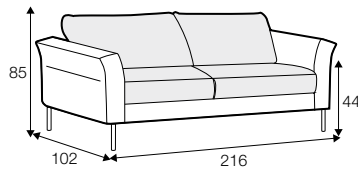

LUX lux

CLS classic

FC fixed

LCV loose with velcro

Model available until 31st December 2022

All drawings shown height with leg no. 145A H-15.

armchair

armchair wide

footstool 90x70

2 seater

3 seater

3XL seater (divided, two cushions)

3XL seater (divided, three cushions)

set 1 right / or left

2 seater left / or right + chaiselongue right / or left

set 2 right / or left