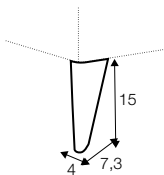

corner 30°

chaiselongue right / or left

chaiselongue wide right / or left

divan right / or left

cozy corner left / or right

extra dimensions

depth of
sofa seat

accessories

headrest L-62

headrest L-77

endpart left / or right

armrest protection

legs

no. 91
wood

no. 141A
wood

no. 141B
wood