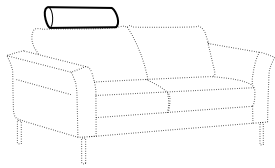

set 13
 armchair left + corner 30°
 + armchair right

set 14
 armchair wide left + corner 30°
 + armchair wide right

modular system

elements of the modular system

armchair left / or right

armchair without armrests

armchair wide left / or right

armchair wide without armrests

2 seater left / or right

2 seater without armrests

3 seater left / or right

3 seater without armrests

corner 90° no. 1

corner 90° no. 2

corner 30°

chaiselongue right / or left

chaiselongue wide right / or left

divan right / or left

cozy corner left / or right

extra dimensions

depth of
sofa seat

accessories