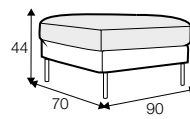

LUX lux

CLS classic

FC fixed

LCV loose with velcro

Model available until 31st December 2022

All drawings shown height with leg no. 145A H-15.

armchair

armchair wide