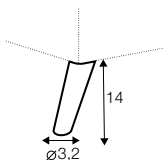

corner 30°

chaiselongue right / or left

chaiselongue wide right / or left

divan right / or left

cozy corner left / or right

extra dimensions

depth of
sofa seat

accessories

headrest L-62

headrest L-77

endpart left / or right

armrest protection

legs

no. 91
wood

no. 141A
wood

no. 141B
wood