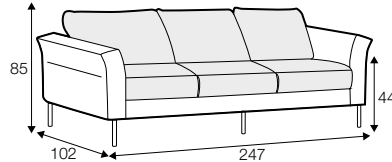

LUX lux

CLS classic

FC fixed

LCV loose with velcro

Model available until 31st December 2022

All drawings shown height with leg no. 145A H-15.

armchair

armchair wide

footstool 90x70

2 seater

3 seater

3XL seater (divided, two cushions)

3XL seater (divided, three cushions)

set 1 right / or left

2 seater left / or right + chaiselongue right / or left

set 2 right / or left

3 seater left / or right + chaiselongue wide right / or left

set 3 right / or left

2 seater left / or right + divan right / or left

set 4 right / or left

3 seater left / or right + divan right / or left

set 5 right / or left
 3 seater left / or right + cozy corner right / or left

set 6
 divan left + 2 seater without armrests + divan right

set 7 right / or left
 chaiselongue left / or right + 2 seater without armrests
 + divan right / or left

set 8 right / or left
 2 seater left / or right + corner 90° no. 1 + 3 seater right / or left