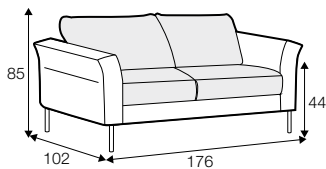

LUX lux

CLS classic

FC fixed

LCV loose with velcro

Model available until 31st December 2022

All drawings shown height with leg no. 145A H-15.

armchair

armchair wide

footstool 90x70

2 seater

3 seater

3XL seater (divided, two cushions)

3XL seater (divided, three cushions)

set 1 right / or left

2 seater left / or right + chaiselongue right / or left

set 2 right / or left