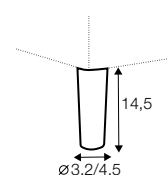

no. 153
wood