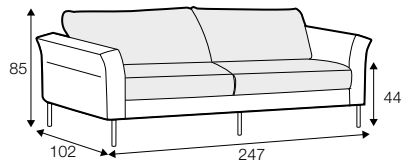

LUX lux

CLS classic

FC fixed

LCV loose with velcro

Model available until 31st December 2022

All drawings shown height with leg no. 145A H-15.

armchair

armchair wide

footstool 90x70

2 seater

3 seater

3XL seater (divided, two cushions)

3XL seater (divided, three cushions)

set 1 right / or left

2 seater left / or right + chaiselongue right / or left

set 2 right / or left

set 6
 divan left + 2 seater without armrests + divan right

set 7 right / or left
 chaiselongue left / or right + 2 seater without armrests
 + divan right / or left

set 8 right / or left
 2 seater left / or right + corner 90° no. 1 + 3 seater right / or left