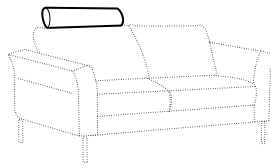

set 13
 armchair left + corner 30°
 + armchair right

set 14
 armchair wide left + corner 30°
 + armchair wide right

modular system

elements of the modular system

armchair left / or right

armchair without armrests

armchair wide left / or right

armchair wide without armrests

2 seater left / or right

2 seater without armrests

3 seater left / or right

3 seater without armrests

corner 90° no. 1

corner 90° no. 2

corner 30°

chaiselongue right / or left

chaiselongue wide right / or left

divan right / or left

cozy corner left / or right

extra dimensions

depth of
sofa seat

accessories