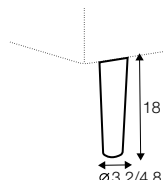

corner 30°

chaiselongue right / or left

chaiselongue wide right / or left

divan right / or left

cozy corner left / or right

extra dimensions

depth of
sofa seat

accessories

headrest L-62

headrest L-77

endpart left / or right

armrest protection

legs

no. 91
wood

no. 141A
wood

no. 141B
wood