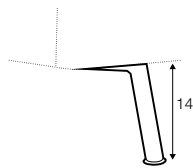

no. 150D
metal chrome,
painted black or grey
and brushed steel
footstool 96, footstool 90x50,
divan, chaiselongues