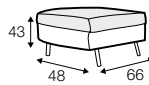

armchair

armchair in loose cover

To achieve best results we recommend to choose thin natural fabrics.

footstool ø96

footstool 90x50

footstool 66x48
only for armchair

elements with small back cushions

2 seater

3 seater

3XL seater

3XL seater round divided

4 seater straight divided

4 seater round divided

set 2 right / or left
2 seater left / or right + chaiselongue wide right / or left

set 3 right / or left
3 seater left / or right + divan right / or left