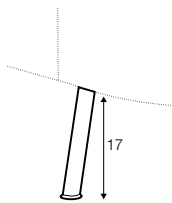

3XL seater without armrests

chaiselongue right / or left

chaiselongue wide right / or left

divan right / or left

corner 90°

extra dimensions

depth of
armchair seat

depth of
sofa seat

legs

no. 149
metal chrome,
painted black or grey
and brushed steel
footstool 66x48

no. 150A
metal chrome,
painted black or grey
and brushed steel
sofas, set 2, set 3
corner: 150A front, 150D back

no. 150B
metal chrome,
painted black or grey
and brushed steel
armchair: 150B front, 150C back