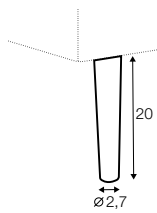

no. 154A
wood
footstool 66x48
armchair:
154A front,
154B back