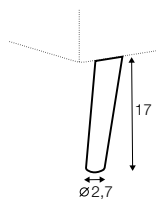

no. 154B
wood
armchair:
154A front,
154B back