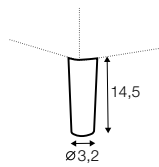

no. 153
wood
sofas, set 2, set 3,
footstool fi 96,
footstool 90x50, corner,
divan, chaiselongues