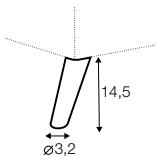

no. 141A
wood
corner