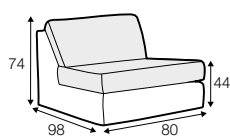

standard

fixed

loose
with velcro

modular
system

Model available until 31st December 2022

All elements available also as freestanding elements.

footstool 98x80

footstool 98x93

footstool 110x98

footstool 143x98

element 80

element 93

element 126

2,5 seater

3 seater

modular system

elements of the modular system

element 80 left / or right

element 80 without armrests

element 93 left / or right

element 93 without armrests

element 126 left / or right

element 126 without armrests

2,5 seater left / or right

2,5 seater without armrests

3 seater left / or right

3 seater without armrests

chaiselongue 80 right / or left

chaiselongue 93 right / or left

corner 90°

example

3 seater left / or right + chaiselongue 93 right / or left