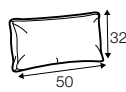

back cushion
45x45