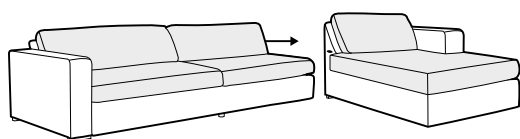

standard

fixed

loose
with velcro

modular
system

Model available until 31st December 2022

All elements available also as freestanding elements.

footstool 98x80

footstool 98x93

footstool 110x98

footstool 143x98

element 80

element 93

element 126

2,5 seater

3 seater

modular system

elements of the modular system

element 80 left / or right

element 80 without armrests

element 93 left / or right

element 93 without armrests

element 126 left / or right

element 126 without armrests

2,5 seater left / or right

2,5 seater without armrests

3 seater left / or right

3 seater without armrests

chaiselongue 80 right / or left

chaiselongue 93 right / or left

corner 90°

example

3 seater left / or right + chaiselongue 93 right / or left