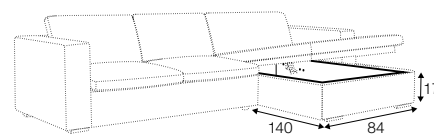

set 3 right / or left  
sofa bed left / or right + chaiselongue box right / or left  
pad 223x143 recommended

box dimensions  
chaiselongue

set 11 right / or left  
sofa bed left / or right + chaiselongue right / or left  
pad 223x143 recommended

set 12 right / or left  
sofa bed left / or right + chaiselongue wide box right / or left  
pad 223x143 recommended

box dimensions  
chaiselongue wide

set 13 right / or left  
sofa bed left / or right + chaiselongue wide right / or left  
pad 223x143 recommended

## extra dimensions

---

depth of seat