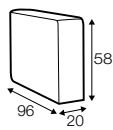

accessories

---

armrest I