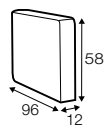

extra dimensions

---

accessories

---

armrest II

legs