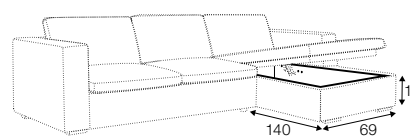

# Vario

UPHOLSTERY COMFORTS COVERS SPECIAL

fabric

STD standard

FC fixed

sofa bed

**Model available until 31st December 2022**

Drawings show combinations with armrest I. Combinations with armrest II are properly shorter in width.

set 3 right / or left  
sofa bed left / or right + chaiselongue box right / or left  
pad 223x143 recommended

box dimensions  
chaiselongue

set 11 right / or left  
sofa bed left / or right + chaiselongue right / or left  
pad 223x143 recommended

set 12 right / or left  
sofa bed left / or right + chaiselongue wide box right / or left  
pad 223x143 recommended

box dimensions  
chaiselongue wide

set 13 right / or left  
sofa bed left / or right + chaiselongue wide right / or left  
pad 223x143 recommended