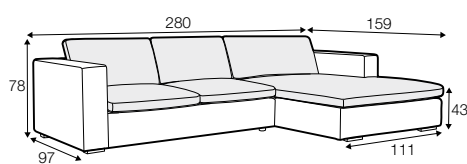

set 3 right / or left  
sofa bed left / or right + chaiselongue box right / or left  
pad 223x143 recommended

box dimensions  
chaiselongue

set 11 right / or left  
sofa bed left / or right + chaiselongue right / or left  
pad 223x143 recommended

set 12 right / or left  
sofa bed left / or right + chaiselongue wide box right / or left  
pad 223x143 recommended

box dimensions  
chaiselongue wide

set 13 right / or left  
sofa bed left / or right + chaiselongue wide right / or left  
pad 223x143 recommended

## extra dimensions

---

depth of seat