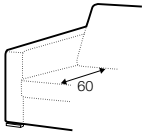

set 3 right / or left  
sofa bed left / or right + chaiselongue box right / or left  
pad 223x143 recommended

box dimensions  
chaiselongue

set 11 right / or left  
sofa bed left / or right + chaiselongue right / or left  
pad 223x143 recommended

set 12 right / or left  
sofa bed left / or right + chaiselongue wide box right / or left  
pad 223x143 recommended

box dimensions  
chaiselongue wide

set 13 right / or left  
sofa bed left / or right + chaiselongue wide right / or left  
pad 223x143 recommended

## extra dimensions

---

depth of seat