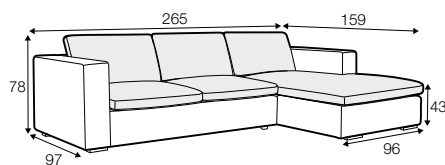

set 3 right / or left  
sofa bed left / or right + chaiselongue box right / or left  
pad 223x143 recommended

box dimensions  
chaiselongue

set 11 right / or left  
sofa bed left / or right + chaiselongue right / or left  
pad 223x143 recommended

set 12 right / or left  
sofa bed left / or right + chaiselongue wide box right / or left  
pad 223x143 recommended

box dimensions  
chaiselongue wide

set 13 right / or left  
sofa bed left / or right + chaiselongue wide right / or left  
pad 223x143 recommended

## extra dimensions

---

depth of seat