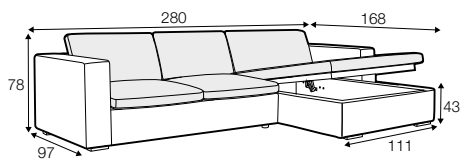

set 3 right / or left  
sofa bed left / or right + chaiselongue box right / or left  
pad 223x143 recommended

box dimensions  
chaiselongue

set 11 right / or left  
sofa bed left / or right + chaiselongue right / or left  
pad 223x143 recommended

set 12 right / or left  
sofa bed left / or right + chaiselongue wide box right / or left  
pad 223x143 recommended

box dimensions  
chaiselongue wide

set 13 right / or left  
sofa bed left / or right + chaiselongue wide right / or left  
pad 223x143 recommended

## extra dimensions

---

depth of seat