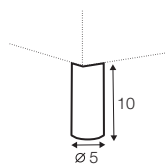

accessories

legs

no. 122A
plastic