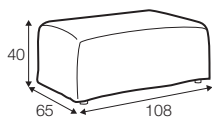

Not available for UK market.

armchair

footstool 108x65

2 seater

3 seater

4 seater (divided)

## extra dimensions

depth of seat

depth of seat  
armchair

cushion  
45x45

cushion  
50x30

additional outdoor  
cover for all elements  
example 4 seater cover