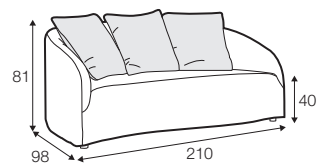

Not available for UK market.

armchair

footstool 108x65

2 seater

3 seater

4 seater (divided)

## extra dimensions

depth of seat

depth of seat  
armchair

cushion  
45x45

cushion  
50x30

additional outdoor  
cover for all elements  
example 4 seater cover