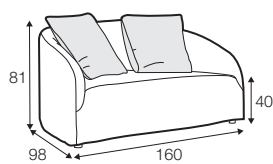

Not available for UK market.

armchair

footstool 108x65

2 seater

3 seater

4 seater (divided)

## extra dimensions

depth of seat

depth of seat  
armchair

cushion  
45x45

cushion  
50x30

additional outdoor  
cover for all elements  
example 4 seater cover