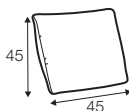

Not available for UK market.

armchair

footstool 108x65

2 seater

3 seater

4 seater (divided)

## extra dimensions

depth of seat

depth of seat  
armchair

cushion  
45x45

cushion  
50x30

additional outdoor  
cover for all elements  
example 4 seater cover