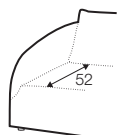

Not available for UK market.

armchair

footstool 108x65

2 seater

3 seater

4 seater (divided)

## extra dimensions

depth of seat

depth of seat  
armchair

cushion  
45x45

cushion  
50x30

additional outdoor  
cover for all elements  
example 4 seater cover