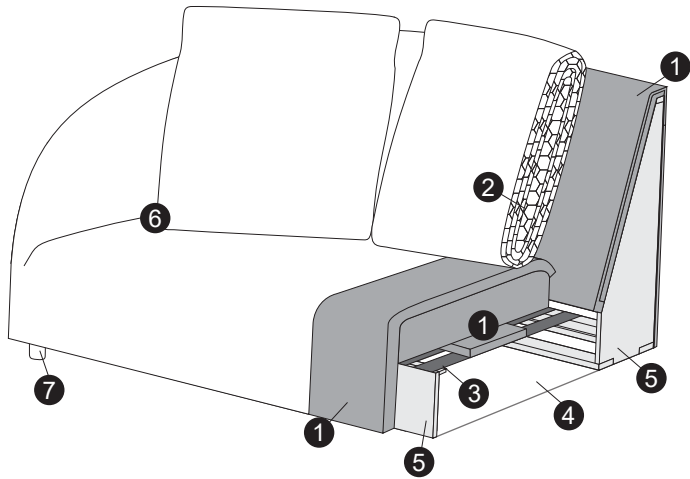

profile

---

standard

1. dryfeel foam
2. fibrewool
3. upholstery belts
4. fiberglass mesh
5. wood based elements
6. fabric
7. plastic legs