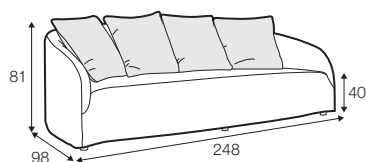

Not available for UK market.

armchair

footstool 108x65

2 seater

3 seater

4 seater (divided)

## extra dimensions

depth of seat

depth of seat  
armchair

cushion  
45x45

cushion  
50x30

additional outdoor  
cover for all elements  
example 4 seater cover