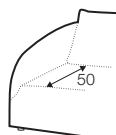

Not available for UK market.

armchair

footstool 108x65

2 seater

3 seater

4 seater (divided)

## extra dimensions

depth of seat

depth of seat  
armchair

cushion  
45x45

cushion  
50x30

additional outdoor  
cover for all elements  
example 4 seater cover