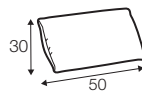

## extra dimensions

depth of seat

depth of seat  
armchair

cushion  
45x45

cushion  
50x30

additional outdoor  
cover for all elements  
example 4 seater cover