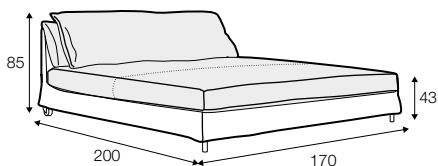

LC loose

Not available for UK market.

footstool 100x80

armchair

2 seater

3 seater

4 seater

daybed

## extra dimensions

depth of seat