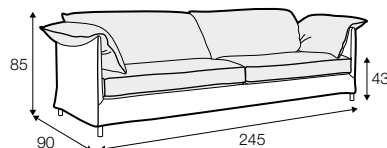

LC loose

Not available for UK market.

footstool 100x80

armchair

2 seater

3 seater

4 seater

daybed

## extra dimensions

depth of seat