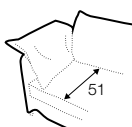

LC loose

Not available for UK market.

footstool 100x80

armchair

2 seater

3 seater

4 seater

daybed

## extra dimensions

depth of seat