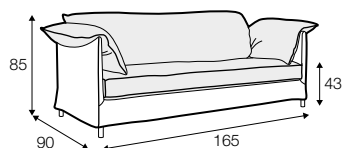

LC loose

Not available for UK market.

footstool 100x80

armchair

2 seater

3 seater

4 seater

daybed

## extra dimensions

depth of seat