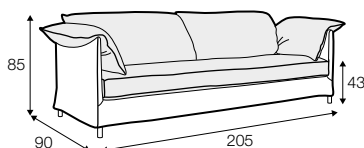

LC loose

Not available for UK market.

footstool 100x80

armchair

2 seater

3 seater

4 seater

daybed

## extra dimensions

depth of seat