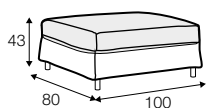

LC loose

Not available for UK market.

footstool 100x80

armchair

2 seater

3 seater

4 seater

daybed

## extra dimensions

depth of seat