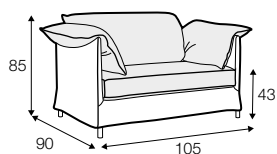

LC loose

Not available for UK market.

footstool 100x80

armchair

2 seater

3 seater

4 seater

daybed

## extra dimensions

depth of seat