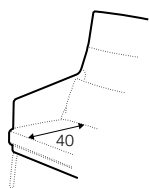

## COVERS

**FC** fixed

armchair

footstool 63x47

armchair with detail

## extra dimensions

depth of seat

depth of seat  
without cushion