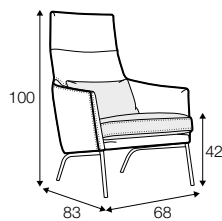

## COVERS

**FC** fixed

armchair

footstool 63x47

armchair with detail

## extra dimensions

depth of seat

depth of seat  
without cushion