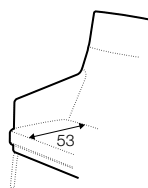

## COVERS

**FC** fixed

armchair

footstool 63x47

armchair with detail

## extra dimensions

depth of seat

depth of seat  
without cushion