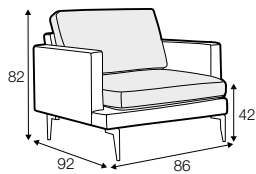

Ludvig

UPHOLSTERY COMFORTS COVERS

armchair