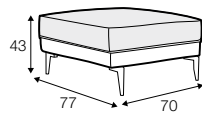

Ludvig

SITS

Ludvig

UPHOLSTERY COMFORTS COVERS

armchair

footstool

2 seater

2,5 seater

3 seater
with 2 cushions

set 2 right / or left
2 seater left / or right + chaiselongue right / or left

set 4 right / or left
2 seater left / or right + divan right / or left

set 5 right / or left
3 seater (2 cushions) left / or right
+ chaiselongue wide right / or left

set 6 right / or left
3 seater (2 cushions) left / or right + divan right / or left

extra dimensions

depth of seat

legs

no. 47
metal chrome,
painted black

profile

standard

1. polyurethane foam/high resilient polyurethane foam
2. dynaflex - elastic fabric
3. solid wood and wood based elements
4. fabric
5. metal legs