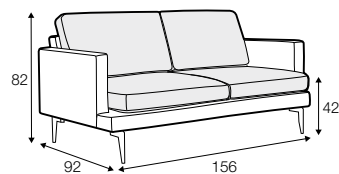

Ludvig

UPHOLSTERY COMFORTS COVERS

2 seater