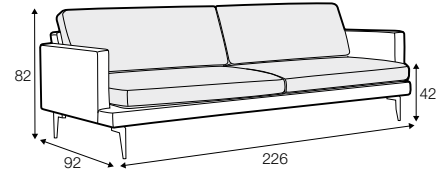

3 seater
with 2 cushions

set 2 right / or left
2 seater left / or right + chaiselongue right / or left

set 4 right / or left
2 seater left / or right + divan right / or left

set 5 right / or left
3 seater (2 cushions) left / or right
+ chaiselongue wide right / or left

set 6 right / or left
3 seater (2 cushions) left / or right + divan right / or left

extra dimensions

depth of seat

legs

no. 47
metal chrome,
painted black

profile

standard

1. polyurethane foam/high resilient polyurethane foam
2. dynaflex - elastic fabric
3. solid wood and wood based elements
4. fabric
5. metal legs