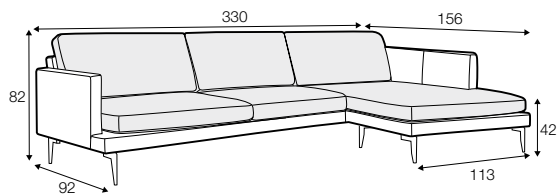

3 seater
with 2 cushions

set 2 right / or left
2 seater left / or right + chaiselongue right / or left

set 4 right / or left
2 seater left / or right + divan right / or left

set 5 right / or left
3 seater (2 cushions) left / or right
+ chaiselongue wide right / or left

set 6 right / or left
3 seater (2 cushions) left / or right + divan right / or left

extra dimensions

depth of seat

legs

no. 47
metal chrome,
painted black

profile

standard

1. polyurethane foam/high resilient polyurethane foam
2. dynaflex - elastic fabric
3. solid wood and wood based elements
4. fabric
5. metal legs