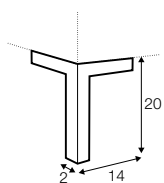

3 seater
with 2 cushions

set 2 right / or left
2 seater left / or right + chaiselongue right / or left

set 4 right / or left
2 seater left / or right + divan right / or left

set 5 right / or left
3 seater (2 cushions) left / or right
+ chaiselongue wide right / or left

set 6 right / or left
3 seater (2 cushions) left / or right + divan right / or left

extra dimensions

depth of seat

legs

no. 47
metal chrome,
painted black

profile

standard

1. polyurethane foam/high resilient polyurethane foam
2. dynaflex - elastic fabric
3. solid wood and wood based elements
4. fabric
5. metal legs