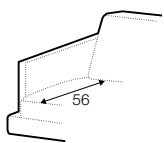

3 seater
with 2 cushions

set 2 right / or left
2 seater left / or right + chaiselongue right / or left

set 4 right / or left
2 seater left / or right + divan right / or left

set 5 right / or left
3 seater (2 cushions) left / or right
+ chaiselongue wide right / or left

set 6 right / or left
3 seater (2 cushions) left / or right + divan right / or left

extra dimensions

depth of seat

legs

no. 47
metal chrome,
painted black

profile

standard

1. polyurethane foam/high resilient polyurethane foam
2. dynaflex - elastic fabric
3. solid wood and wood based elements
4. fabric
5. metal legs