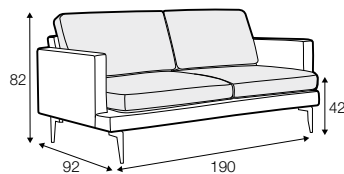

Ludvig

UPHOLSTERY COMFORTS COVERS

2,5 seater