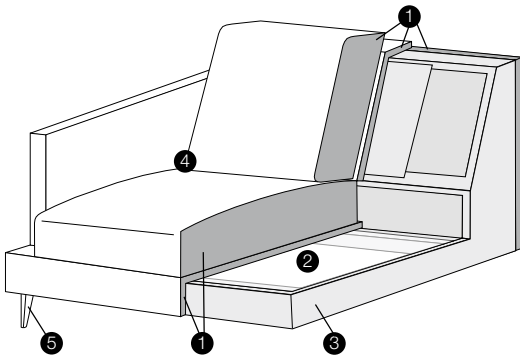

3 seater
with 2 cushions

set 2 right / or left
2 seater left / or right + chaiselongue right / or left

set 4 right / or left
2 seater left / or right + divan right / or left

set 5 right / or left
3 seater (2 cushions) left / or right
+ chaiselongue wide right / or left

set 6 right / or left
3 seater (2 cushions) left / or right + divan right / or left

extra dimensions

depth of seat

legs

no. 47
metal chrome,
painted black

profile

standard

1. polyurethane foam/high resilient polyurethane foam
2. dynaflex - elastic fabric
3. solid wood and wood based elements
4. fabric
5. metal legs