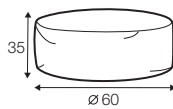

STD standard

COVERS

LC loose

Only footstools: $\varnothing 45$, $\varnothing 60$, 45x45 available in leather.

footstool $\varnothing 45$

footstool $\varnothing 60$

footstool 45x45x45

footstool 75x75x45

footstool 90x90x35

footstool 90x75x35

profile

45x45x45, Ø60x35, Ø45x45

- 1. foam flakes
- 1a. styrofoam ball
- 2. fabric or leather

75x90x35, 75x75x45

- 1. cushion chamber with mix of styrofoam balls and foam flakes
- 2. fabric or leather