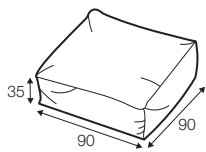

STD standard

COVERS

LC loose

Only footstools: $\varnothing 45$, $\varnothing 60$, 45x45 available in leather.

footstool $\varnothing 45$

footstool $\varnothing 60$

footstool 45x45x45

footstool 75x75x45

footstool 90x90x35

footstool 90x75x35

profile

45x45x45, Ø60x35, Ø45x45

- 1. foam flakes
- 1a. styrofoam ball
- 2. fabric or leather

75x90x35, 75x75x45

- 1. cushion chamber with mix of styrofoam balls and foam flakes
- 2. fabric or leather