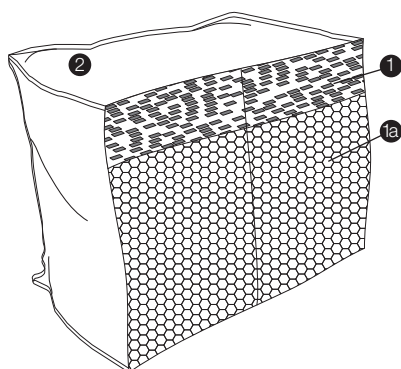

STD standard

COVERS

LC loose

Only footstools: $\varnothing 45$, $\varnothing 60$, 45x45 available in leather.

footstool $\varnothing 45$

footstool $\varnothing 60$

footstool 45x45x45

footstool 75x75x45

footstool 90x90x35

footstool 90x75x35

profile

45x45x45, Ø60x35, Ø45x45

- 1. foam flakes
- 1a. styrofoam ball
- 2. fabric or leather

75x90x35, 75x75x45

- 1. cushion chamber with mix of styrofoam balls and foam flakes
- 2. fabric or leather